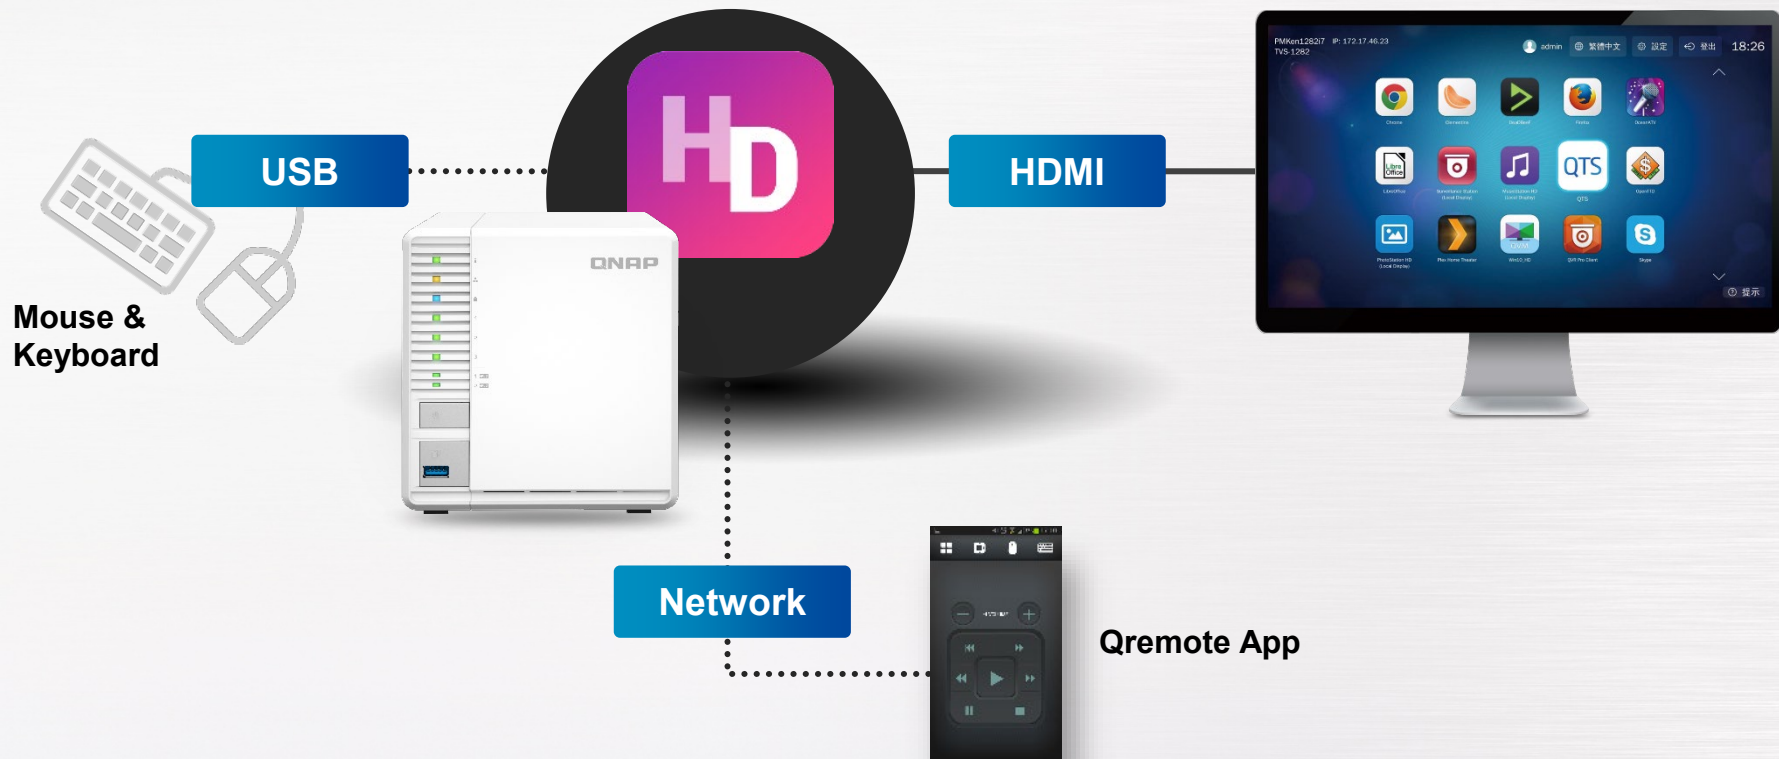

## Hybrid Backup Sync

# HDMI application

---

Hardware transcoding &  
streaming

4K

A collage of various images displayed on a grid of screens, including people, nature, technology, and abstract scenes. A large, 3D gold '4K' logo is prominently displayed in the foreground.

# HybridDesk Station for various A/V needs