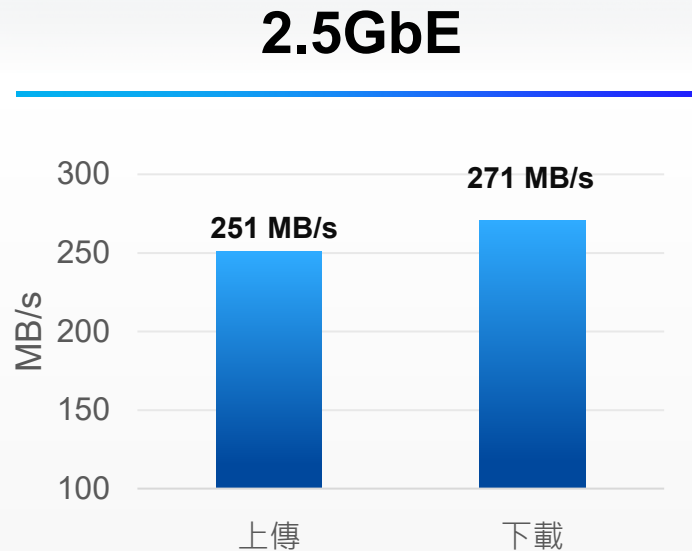

# M.2 NVMe Gen 3 x 2 SSD

M.2 NVMe Gen 3 x 2 provide up to **16Gbps**

PCIe Gen 3 x 2

PCIe Gen 3 x 2

PCIe Gen 3 provides up to 8Gbps bandwidth, it is double of PCIe Gen 2 providing 4Gbps

# 2.5GbE boost performance