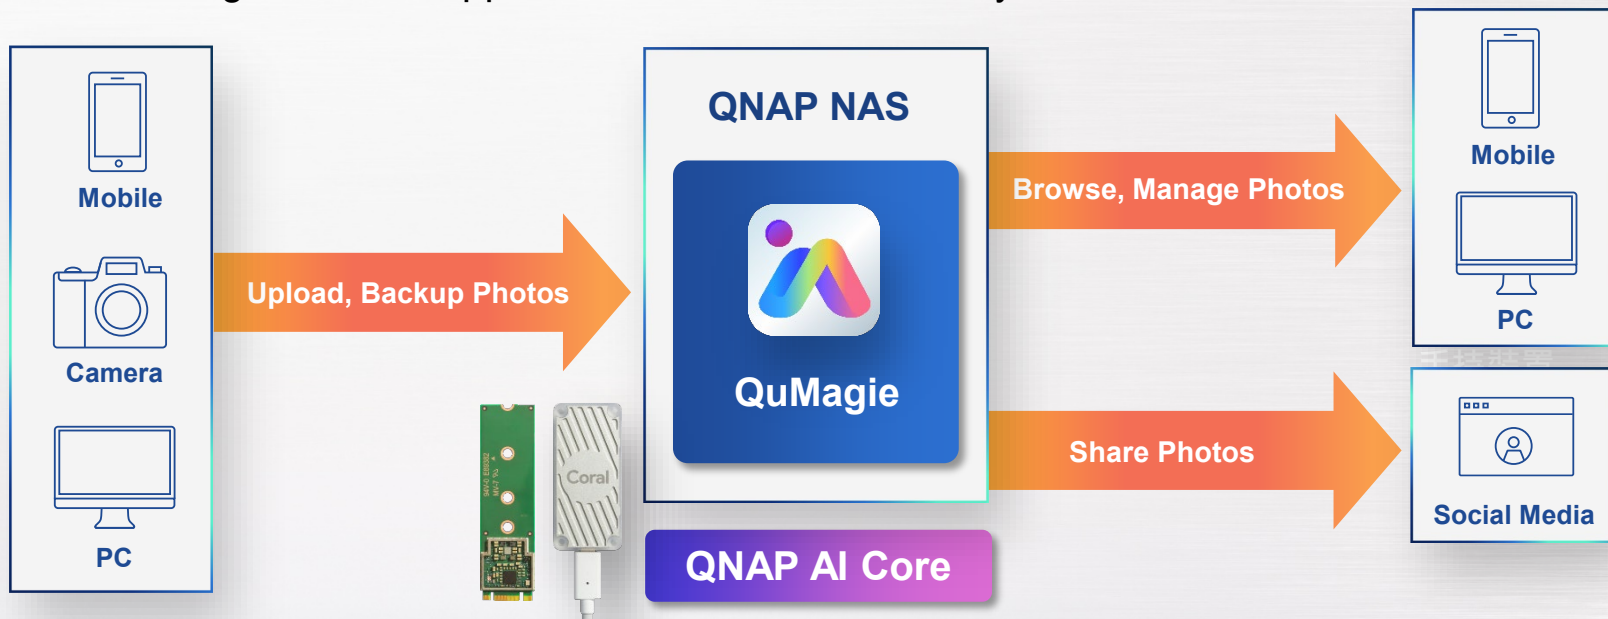

◆ Powerful transcoding and 4K HDMI output

The TS-x53B series supports 4K hardware decoding and 4K H.264 video transcoding for a high-quality audiovisual experience.

◆ QTS-Linux Combo NAS for centralized storage and IoT applications

The TS-x53B series integrates two operating systems to host an ideal IoT platform with near-limitless containerized apps to empower developers.

## What is QuMagie?

- QuMagie is an AI-powered photo management solution with flexible storage space
- QuMagie is a free application within QNAP NAS system