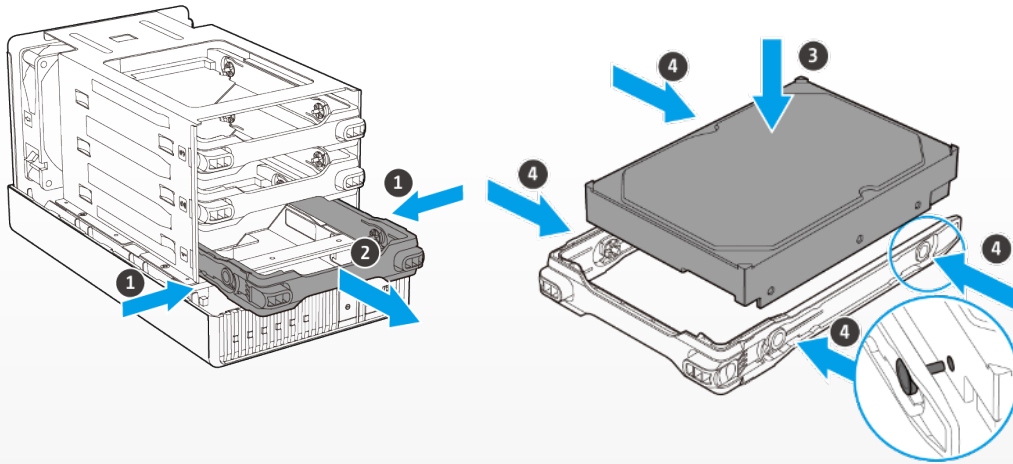

Hot swappable and invisible slots

Tool less installation