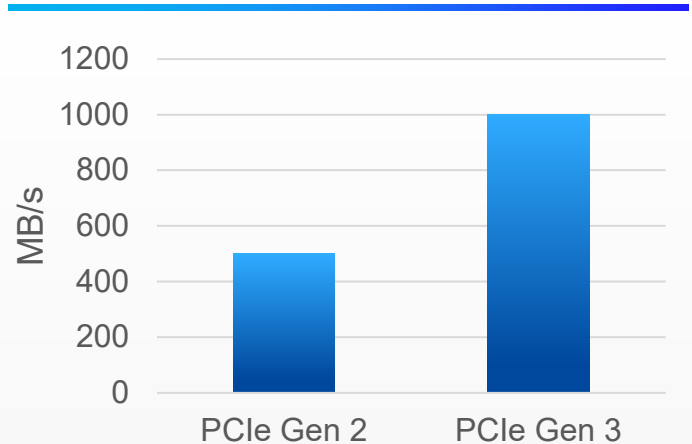

# M.2 NVMe Gen 3 x 2 SSD

M.2 NVMe Gen 3 x 2 provide up to **16Gbps**

PCIe Gen 3 x 2

PCIe Gen 3 x 2

PCIe Gen 3 provides up to 8Gbps bandwidth, it is double of PCIe Gen 2 providing 4Gbps

# 2.5GbE boost performance