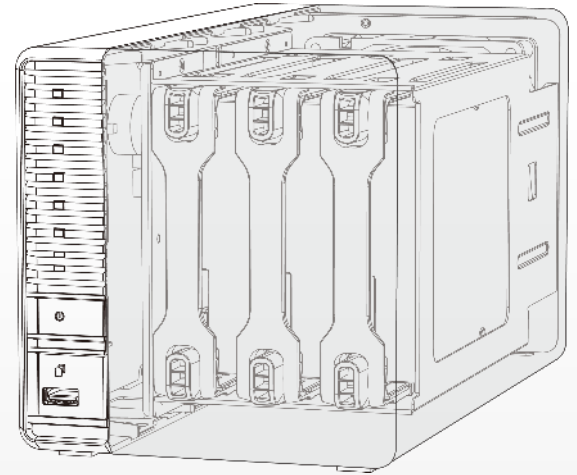

Prevent HDD mishandling
Anti-theft