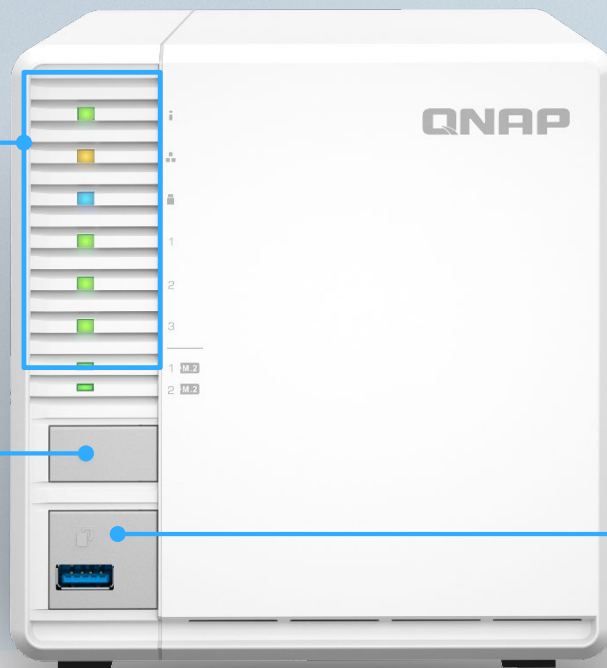

Front view

LED indicator :

Status, LAN,
USB, HDD 1~3,
M.2 slot 1~2

Power on button

USB3.2 Gen 1
One Touch
Copy button