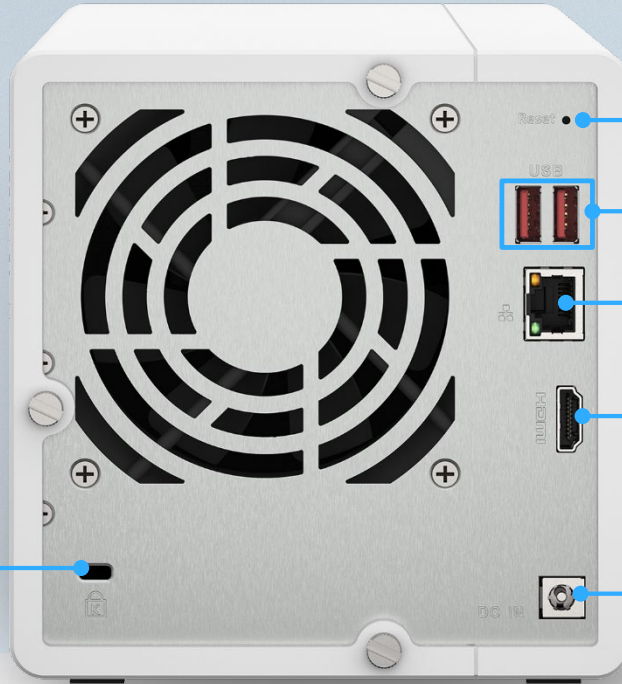

## LED indicator :

Status, LAN,  
USB, HDD 1~3,  
M.2 slot 1~2

## Power on button

USB3.2 Gen 1  
One Touch  
Copy button

# Rear view

Security lock

Reset

2 x USB3.2 Gen 2 ports

2.5GbE RJ-45 port

HDMI 1.4b output

Power input