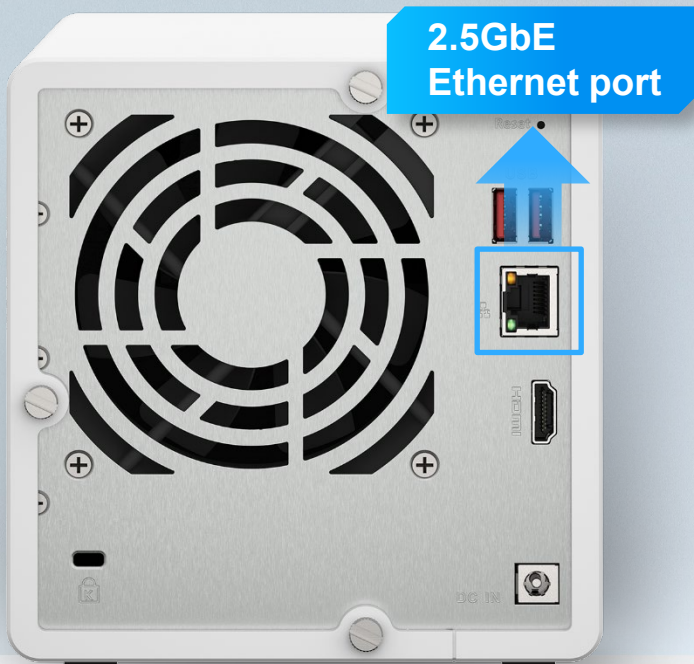

2.5GbE boost performance

Testing environment:

TS-364, QTS 5.0, 4GB RAM

3 x Samsung 850 Pro 512GB SSD (RAID 5)

Client PC: Windows Server 2019, Intel Core i7-6700, 64GB RAM, Intel X550 NIC