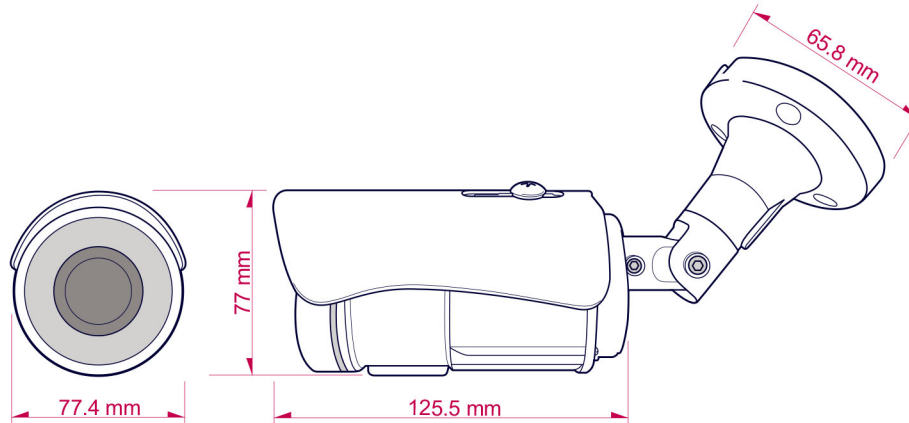

System	
Video Resolution [16:9]	3840x2160@30fps, 2592x1520@30fps, 1920x1080@30fps, 1280x720@30fps, 640x360@30fps
Video Adjust	Brightness, Contrast, Hue, Saturation, Sharpness, AGC, Night Mode, WDR, Flip, Mirror, Noise Reduction, Day&Night Adjustable, LDC, ROI, Smart
Features	Stream, Advanced Smart Stream, Motion Detection, Privacy Mask, Anti Fog, Tampering, Detection, Corridor Mode, Push Video, P2P (Optional)
Quadruple Streaming	Yes
Image Snapshot	Yes
Full Screen Monitoring	Yes
Privacy Mask	Yes, 3 different areas
Compression Format	H.264+/ H.264/ M-JPEG
Video Bitrates Adjust	CBR, VBR
Motion Detection	Yes, 3 different areas
Triggered Action	Mail, FTP, Save to SD card, DO, Samba, Google Drive, Dropbox
Security	Password protection, IP address filtering, HTTPS encrypted data transmission, 802.1X port-based authentication for network protection, QoS/DSCP
Firmware Upgrade	HTTP mode, can be upgraded remotely
Simultaneous Connection	Up to 10
Wireless (Optional)	
Wireless	802.11b/g/n
Security	WEP, WPA-PSK, WPA2-PSK
Power Consumption	DC 12V Max: 8.5 W

Dimensions

Accessories

Product	Pole Mount Adapter	Junction Box
Model	aHTB-F01000001	aHTB-E01
Material	Aluminum Alloy, SPCC FEVE	SUS 316L
Dimensions	156 x 150 x 63 mm	Ø137x H58.7 mm
Suitable for Pole Diameter	102 - 152mm (4-6 inch)	
Photo		