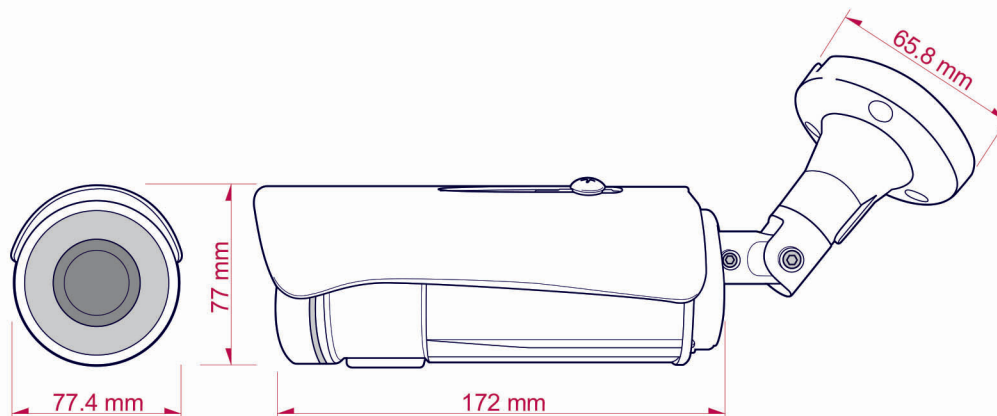

Specification

Hardware	
CPU	Multimedia SoC
RAM	512 MB
Flash	32 MB
Image Sensor	1/3" Megapixel CMOS Sensor
Sensitivity	Color: 0.08Lux (AGC ON), B/W: 0.03Lux (AGC ON)
Lens Type	5-50mm 10X Bulid-in Zoom Lens @ F1.6
View Angle	7°~51°(H) , 4°~30°(V)
ICR	IR cut Filter Mechanism
I/O	1 DI / 1 DO
Power over Ethernet	Yes
Video Output	Yes
Audio	G.711(64K) and G.726(32K, 24K) audio compression Input: Ø3.5mm phone jack Output: Ø3.5mm phone jack, Support 2-way.
Power Consumption	DC 12V Max: 8.0W, PoE Max: 9.6W
Operating Temperature	IR ON: 50°C, IR OFF: -20°C~60°C/-4°F~140°F
Wide Dynamic Range	90 dB
S/N Ratio	50 dB
Casing	IP66, IP68, IK10
Dimensions	Ø77.4 x H172 (mm)
Weight	1.1kg
IR LEDs	
LEDs	7 x High Power LEDs, 850nm
IR Distance	70M
Wireless (Optional)	
Wireless	802.11b/g/n
Security	WEP, WPA-PSK, WPA2-PSK
Power consumption	DC 12V Max:9.0W

◆ SPECIFICATIONS ARE SUBJECT TO CHANGE WITHOUT NOTICE

Dimensions

Accessories

Product	Pole Mount Adapter	Junction Box
Model	aHTB-F01000001	aHTB-E01
Material	Aluminum Alloy, SPCC FEVE	Aluminum Alloy
Dimensions	156 x 150 x 63 mm	Ø137x H58.7 mm
Suitable for Pole Diameter	102 - 152mm (4-6 inch)	
Photo		

Product	Ø3.5mm Stereo Jack Microphone
Model	HTA-420
Sensitivity	-38dB
Power	DC 12V
Frequency Range	50 -10000Hz
Working Range	5M
S/R ratio	58dB
Impedance	Max 2.2K
Connector	3.5mm female jack
Photo	