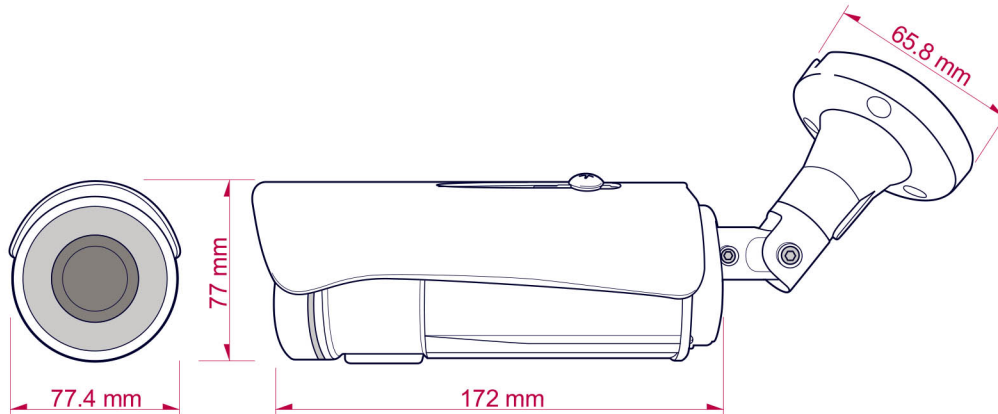

### Specification

Hardware	
CPU	Multimedia SoC
RAM	256 MB
Flash	128 MB
Image Sensor	1/2.9" CMOS Sensor
Sensitivity	Color: 0.005 Lux(AGC ON), B/W: 0.001 Lux(AGC ON)
Lens Type	5-50mm 10X Bulid-in Zoom Lens @ F1.6
View Angle	6.19°~45.91°(H), 4.04°~25.16°(V)
ICR	IR cut Filter Mechanism
I/O	1 DI/ 1 DO
Video Output	Yes
Audio	G.711(64K) and G.726(32K, 24K) audio compression Input: Ø3.5mm phone jack Output: Ø3.5mm phone jack, Support 2-way
Power over Ethernet	Yes
Power Consumption	DC 12V Max: 6.5W, PoE Max: 7.0W
Operating Temperature	IR ON: 50°C, IR OFF: -20°C~70°C
Wide Dynamic Range	90dB
S/N Ratio	50dB
Dimensions	Ø77.4 x H172 (mm)
Weight	1.1kg
IR LEDs	
Ethernet	7 x High Power LEDs, 850nm
Network Protocol	70M
Micro SD Card Management	
Recording Trigger	Motion Detection, IP check, Network break down(wire only), Schedule, DI
Video Format	AVI, JPEG
Video Playback	Yes
Delete Files	Yes

## Dimensions