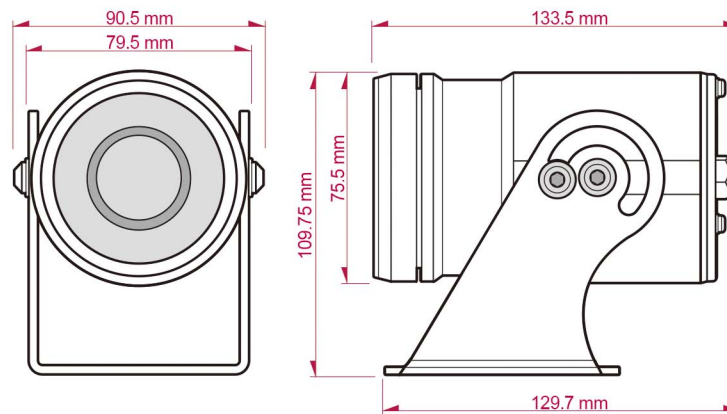

### Specification

Hardware	
CPU	Multimedia SoC
RAM	256 MB
Flash	32 MB
Image Sensor	1/2.8" Sony True WDR Starvis CMOS Sensor
Sensitivity	Color: 0.005Lux(AGC ON), B/W: 0.001Lux(AGC ON)
Lens Type	2.8-12mm 4.2X Bulid-in Zoom Lens @ F1.4
View Angle	35°- 98°(H), 20°- 52°(V)
ICR	IR cut Filter Mechanism
I/O	1 DI / 1 DO
Video Output	Yes
RS485	1
Audio	G.711 (64K) and G.726(32K, 24K) audio compression Input: External Audio in, Output: External Line out Support 2-way
Power over Ethernet	Yes
Power Consumption	DC 12V Max: 7.53W(IR ON), 2.28W(IR OFF) PoE Max: 8.16W(IR ON), 3.36W(IR OFF) Heater DC 12V Max: 10.32W PoE Max: 11.76W
Wide Dynamic Range	120dB
S/N Ratio	50dB
Dimensions	Ø90 x H133.5 (mm)
Weight	2.25kg
Operating Temperature	-40°C~70°C / -40°F~158°F
IR LEDs	
LEDs	5 Units High Power
IR Distance	45M

## Specification

Micro SD Card Management	
SD card Slot	Internal SD card slot, industrial SD card suggest
Recording Trigger	Motion Detection, IP check, Network break down (wire only), Schedule, DI
Video Format	AVI, JPEG
Video Playback	Yes
Delete Files	Yes

## Dimensions

## Accessories

Product	Wall Mount Bracket	Pole Mount Adapter	Convex Corner Mount Adapter
Model	aHTB-G01000001	aHTB-F01000007	aHTB-F01000009
Material	SUS 316L	SUS 316L	SUS 316L
Dimensions	150x312x305 mm	240x163x72 mm (poles Ø4" - 6" )	322x210x72 mm
Weight	2.1kg	1.6kg	2.1kg
Photo			
Product	Concave Corner Mount Adapter	Pipe	Junction Box
Model	aHTB-F01000008	aHTB-F01000007	aHTH-A01000001
Material	SUS 316L	SUS 316L	SUS 316L
Dimensions	305x210x60 mm	100 mm (Hub Size: G3/4" )	260x160x230 mm (Hub Size: G3/4" x2)
Weight	2.1kg	0.7kg	3.3kg
Photo			