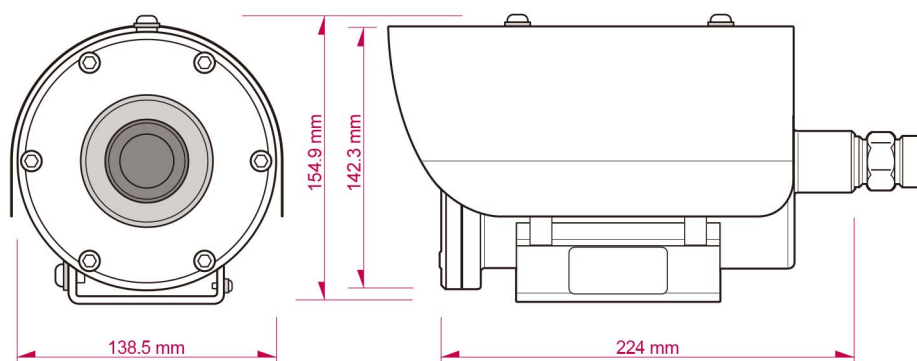

### Specification

Hardware	
CPU	Multimedia SoC
RAM	256 MB
Flash	32 MB
Image Sensor	1/2.8" Megapixel CMOS Sensor
Sensitivity	Color: 0.005 Lux(AGC ON) B/W: 0.001 Lux(AGC ON)
Lens Type	5-50mm 10X Bulid-in Zoom Lens @ F1.6
View Angle	6.2° - 46°(H), 4° - 25.2°(V)
Power over Ethernet	Yes
Power Consumption	PoE Max: 2.88W, DC 12V Max: 2.28W -40°C Heater on: 11W
ICR	IR cut Filter Mechanism
Housing Material	AISI 316L Stainless Steel
Enclosure Certificate	IP68, IP69, IK10
Alarm In/Out	1DI / 1DO
Sunshield	Yes
Wide Dynamic Range	120 dB
Audio	G.711(64K) and G.726(32K, 24K) audio compression, Input: 3.5mm phone jack, Output: 3.5mm phone jack, Support 2-way.
RS485	1
Cable Length	4M
Dimensions	Ø142.3 x H224 (mm)
Weight	6.8kg
Operating Temperature	-40°C~70°C / -40°F~158°F

## Dimensions

## Accessories

Product	Wall Mount Bracket	Pole Mount Adapter	Convex Corner Mount Adapter
Model	aHTB-G01000001	aHTB-F01000007	aHTB-F01000009
Material	SUS 316L	SUS 316L	SUS 316L
Dimensions	150x312x305 mm	240x163x72 mm (poles Ø4" - 6" )	322x210x72 mm
Weight	2.1kg	1.6kg	2.1kg
Photo			
Product	Concave Corner Mount Adapter	Pipe	Junction Box
Model	aHTB-F01000008	aHTB-F01000007	aHTH-A01000001
Material	SUS 316L	SUS 316L	SUS 316L
Dimensions	305x210x60 mm	100 mm (Hub Size: G3/4" )	260x160x230 mm (Hub Size: G3/4" x2)
Weight	2.1kg	0.7kg	3.3kg
Photo			