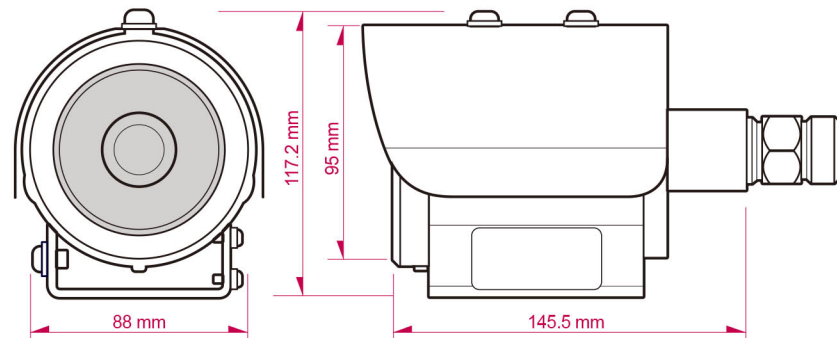

### Specification

Hardware	
CPU	Multimedia SoC
RAM	256 MB
Flash	32 MB
Image Sensor	1/2.8" Sony True WDR Starvis CMOS Sensor
Sensitivity	Color: 0.005 Lux(AGC ON) B/W: 0.001 Lux(AGC ON)
Lens Type	2.8-12mm 4.2X Bulid-in Zoom Lens @ F1.4
View Angle	36° - 98°(H), 19.7° - 52.3°(V)
Power over Ethernet	Yes
Power Consumption	PoE Max: 2.88W, DC 12V Max: 2.28W -40°C Heater on: 9W
ICR	IR cut Filter Mechanism
Housing Material	AISI 316L Stainless Steel
Enclosure Certificate	IP68, IP69, IK10
Alarm In/Out	1DI / 1DO
Sunshield	Yes
Wide Dynamic Range	120 dB
Audio	G.711(64K) and G.726(32K, 24K) audio compression, Input: 3.5mm phone jack, Output: 3.5mm phone jack, Support 2-way
RS485	1
Cable Length	4M
Dimensions	Ø95 x H145.5 (mm)
Weight	3.8kg
Operating Temperature	-40°C~70°C / -40°F~158°F

## Dimensions

## Accessories

Product Model	Wall Mount Bracket aHTB-G01000001	Pole Mount Adapter aHTB-F01000007	Convex Corner Mount Adapter aHTB-F01000009
Material	SUS 316L	SUS 316L	SUS 316L
Dimensions	150x312x305 mm	240x163x72 mm (poles Ø4" - 6" )	322x210x72 mm
Weight	2.1kg	1.6kg	2.1kg
Photo			
Product Model	Concave Corner Mount Adapter aHTB-F01000008	Pipe aHTP-A01000001	Junction Box aHTH-A01000001
Material	SUS 316L	SUS 316L	SUS 316L
Dimensions	305x210x60 mm	100 mm (Hub Size: G3/4" )	260x160x230 mm (Hub Size: G3/4" x2)
Weight	2.1kg	0.7kg	3.3kg
Photo			